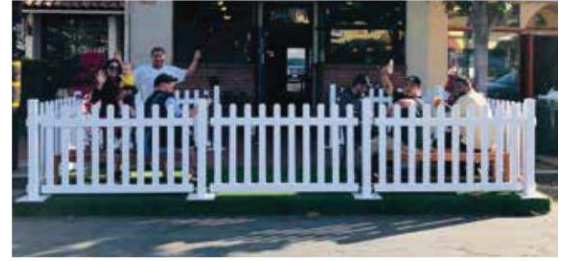

## TEMPORARY PICKET FENCING

Simple and sturdy—the **Picket Fence** is just the world-class quality that you will need to make your next event a successful one. From creating temporary closures and barricades to adding a touch of mid-century elegance to your event's decor, our premier fencing panels offer the best of utility and aesthetics.

These pre-assembled modular panels can be set up within minutes, without requiring any additional tools. Designed for outdoor use, they are incredibly durable and contain high-impact modifiers, making them great barricades and temporary fencing options for all types of events, trade shows, and festivals.

# Picket Fencing

Light enough to be transported with ease, yet sturdy enough to handle larger crowds, **Picket Fence** is a great solution for all your temporary event fencing needs.

- Will not rot, warp, rust, or corrode
- Panels interlock with a hook and loop structure.
- UV inhibitors increase longevity
- Can be cleaned with common household cleaners.