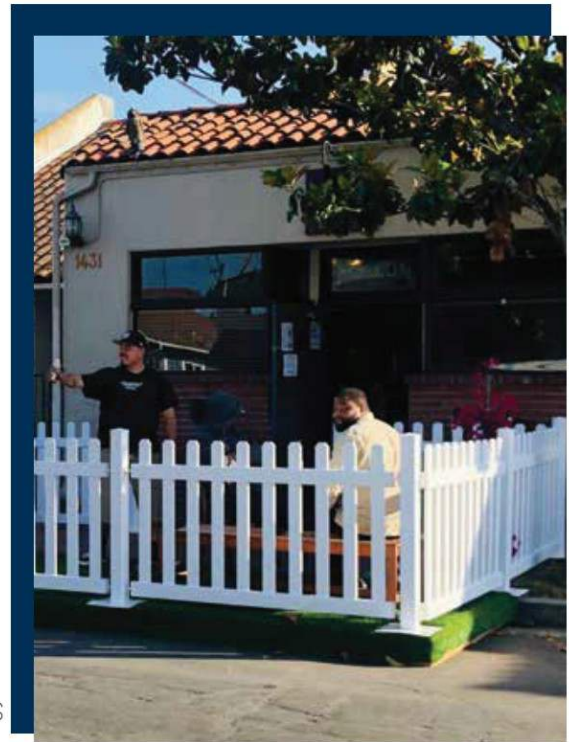

## TEMPORARY PICKET FENCING

Simple and sturdy—the **Picket Fence** is just the world-class quality that you will need to make your next event a successful one. From creating temporary closures and barricades to adding a touch of mid-century elegance to your event's decor, our premier fencing panels offer the best of utility and aesthetics.

These pre-assembled modular panels can be set up within minutes, without requiring any additional tools. Designed for outdoor use, they are incredibly durable and contain high-impact modifiers, making them great barricades and temporary fencing options for all types of events, trade shows, and festivals.

# Picket Fencing

Light enough to be transported with ease, yet sturdy enough to handle larger crowds, **Picket Fence** is a great solution for all your temporary event fencing needs.

- Will not rot, warp, rust, or corrode
- Panels interlock with a hook and loop structure.
- UV inhibitors increase longevity
- Can be cleaned with common household cleaners.