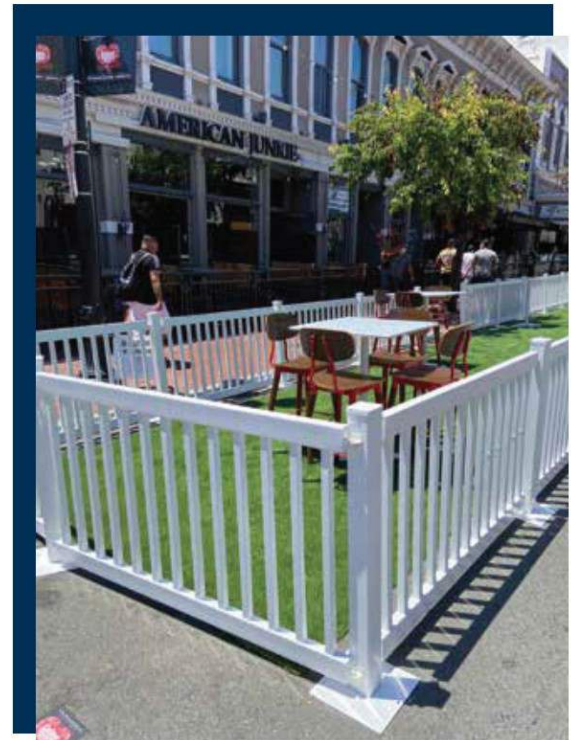

Traditional Fencing

TEMPORARY EVENT FENCING

The **Traditional Fence** is designed to offer pure functionality and convenience. The pristine white finish of the panels gives it a premium look and feel that's sure to add a touch of traditional American charm to any occasion.

Each of these pre-assembled panels can be set up without needing any additional tools, allowing you to create secure enclosures as per varying dimensions and layout requirements—perfect for al fresco seating, outdoor events, trade shows, and festivals of all sizes.

- Will not rot, warp, rust, or corrode
- Panels interlock with a hook and loop structure.
- UV inhibitors increase longevity
- Can be cleaned with common household cleaners.

SPECIFICATIONS

MODULE SIZE

6'w x 3'6" t x 3.5" (1.8m x 1.1m x 8.9cm)